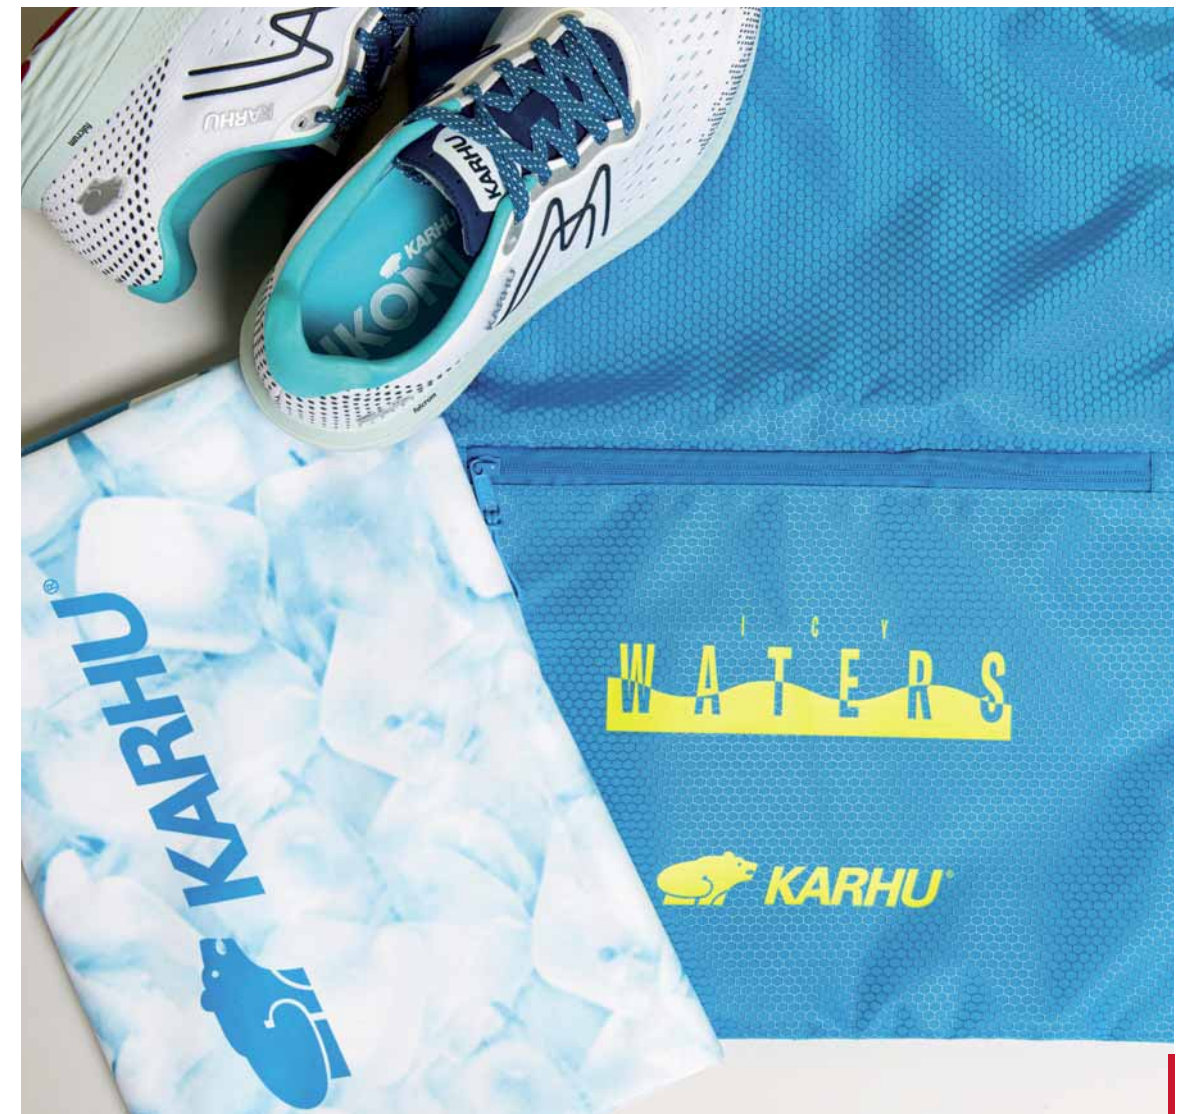

JACKET DAY

cod. **KT00069-**

Men's: S M L XL XXL 3XL

ARTICOLO IN ESAURIMENTO
ITEM RUNNING OUT OF STOCK

€
27,00 +IVA

JACKET DAY JUNIOR

cod. **KT00070-**

Junior: 116 128 140 152 164

€
25,00 +IVA

COMPOSITION: 100% Polyester Tricot Brushed
WEIGHT: 200 gr/m²

ARTICOLO IN ESAURIMENTO
ITEM RUNNING OUT OF STOCK

PANT NIGHT

cod. **KT00071-**

Men's: S M L XL XXL 3XL

€
18,00 +IVA

ARTICOLO IN ESAURIMENTO
ITEM RUNNING OUT OF STOCK

PANT NIGHT JUNIOR

cod. **KT00072-**

Junior: 116 128 140 152 164

€
16,00 +IVA

ARTICOLO IN ESAURIMENTO
ITEM RUNNING OUT OF STOCK

COMPOSITION: 100% Polyester Tricot Brushed
WEIGHT: 200 gr/m²